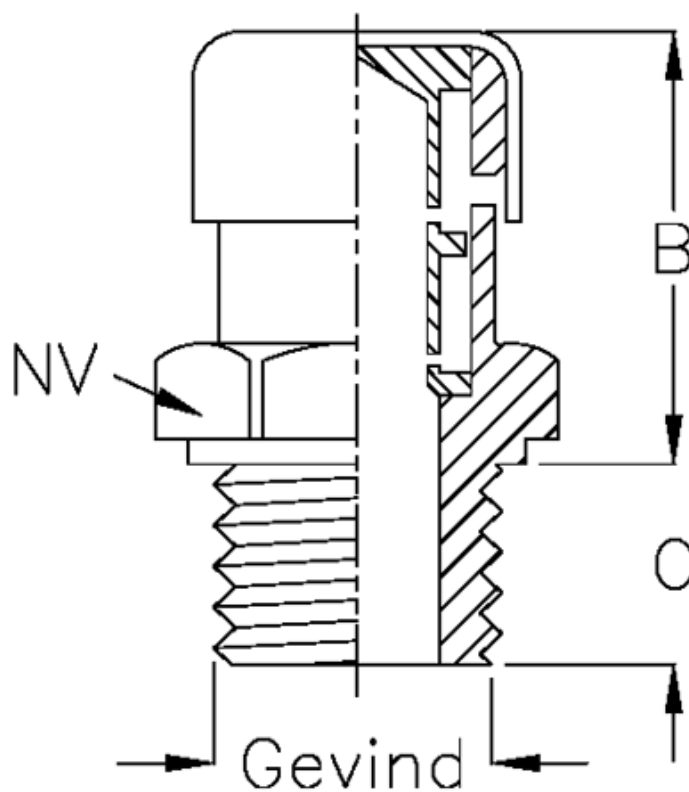

Data Sheet

Article number: 21300596

Description: Breather plug w/labyrinth
Type 30A G 1/2

Measures

B = 19

C = 10

NV = 24

Thread = 1/2 GAS